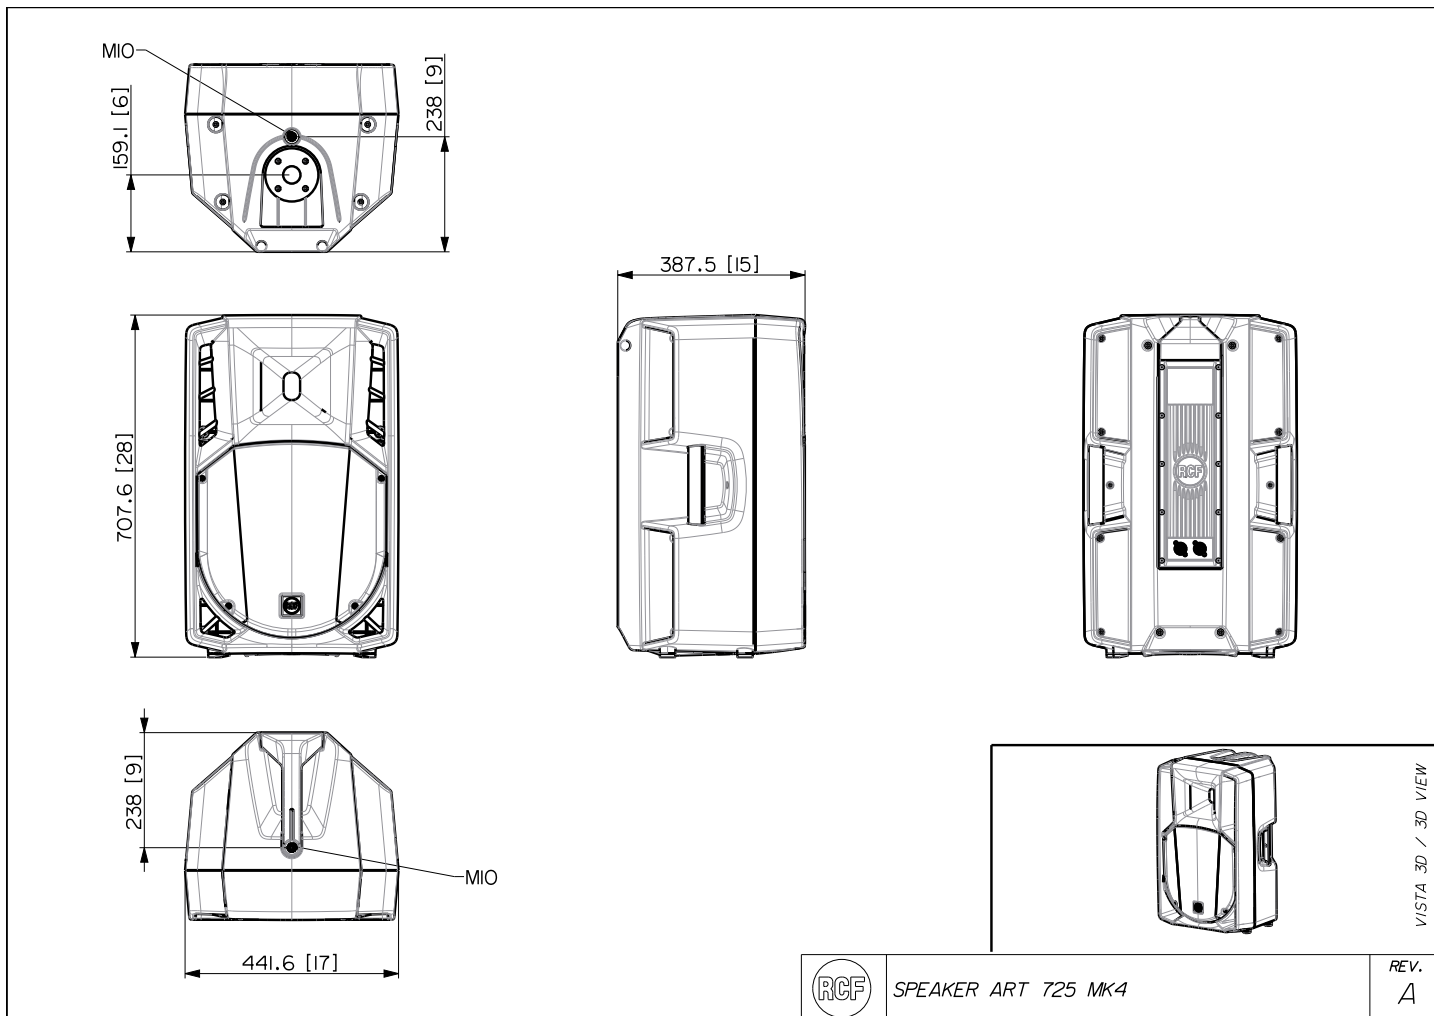

FEATURES

- 1.4" compression driver with 3" voice coil
- 15" woofer, high power, 3.5" voice coil
- 133 dB max spl
- Input Power Rating: 650 W AES

TECHNICAL SPECIFICATIONS

Acoustical specifications	Frequency Response (-10dB):	55 Hz ÷ 20000 Hz
	Max SPL @ 1m:	133 dB
	Horizontal coverage angle:	90°
	Vertical coverage angle:	60°
	System Sensitivity:	99 dB
Power section	Amplification:	Full Range
	Nominal Impedance:	8 ohm
	Power Handling:	700 W
	Peak Power Handling:	2800 W PEAK
	Recommended Amplifier:	1400 W
	Crossover Frequencies:	1400 Hz
Transducers	Compression Driver:	1 x 1.4" neo, 3.0" v.c
	Woofer:	15" neo, 3.5" v.c
Input/Output section	Input connectors:	Speakon® NL4
	Output connectors:	Speakon® NL4
Standard compliance	Safety agency:	CE compliant
Physical specifications	Cabinet/Case Material:	PP Composite
	Hardware:	2 x M10
	Handles:	1 Top, 2 Side
	Pole mount/Cap:	Yes
	Grille:	Steel
	Color:	Black
Size	Height:	708 mm / 27.87 inches
	Width:	437 mm / 17.2 inches
	Depth:	389 mm / 15.31 inches
	Weight:	20.5 kg / 45.19 lbs
Shipping information	Package Height:	725 mm / 28.54 inches
	Package Width:	550 mm / 21.65 inches
	Package Depth:	505 mm / 19.88 inches
	Package Weight:	23.7 kg / 52.25 lbs

PART NUMBER

- **13000548**

ART 725 MK4

EAN 8024530015251

ACCESSORIES

AC PM-M20

PART NUMBER **13360067**
EAN: 8024530014599

AC PMX POLE MOUNT M20