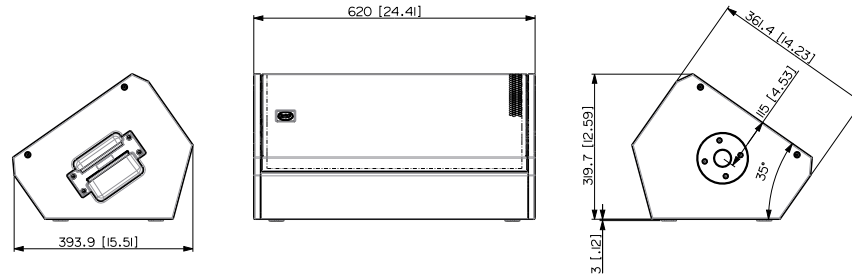

Part Number

13000783 NX 912-SMA	220-240 V	Black	EAN 8024530020569
13000784 NX 912-SMA	100-120 V	Black	EAN 8024530020576

NX 912-SMA

PROFESSIONAL ACTIVE STAGE MONITOR

Line Art 2D

TECHNICAL SPECIFICATIONS

Acoustical specifications	Frequency Response	50 Hz ÷ 20000 Hz
	Max SPL @ 1m	130 dB
	Horizontal coverage angle	100°
	Vertical coverage angle	70°
Transducers	Compression Driver	1 x 1.0", 1.75" v.c
	Woofer	1 x 12", 2.5" v.c
Input/Output section	Input signal	bal/unbal
	Input connectors	Combo XLR/Jack
	Output connectors	XLR
	Input sensitivity	-2 dBu/+4 dBu
Processor section	Crossover Frequencies	1600 Hz
	Protections	Thermal, RMS
	Limiter	Soft Limiter
Power section	Total Power	2100 W Peak
	High frequencies	700 W Peak
	Low frequencies	1400 W Peak
	Cooling	Convection
	Connections	Powercon TRUE1 TOP IN/OUT
	Standard compliance	Safety agency
Physical specifications	Handles	1 on side and 1 on top
	Pole mount/Cap	Yes
	Color	Black
Size	Height	320 mm / 12.6 inches
	Width	620 mm / 24.41 inches
	Depth	394 mm / 15.51 inches
	Weight	20 kg / 44.09 lbs
	ACCESSORIES	
Cables	AC XLR 3M3F	13360102 8024530006402