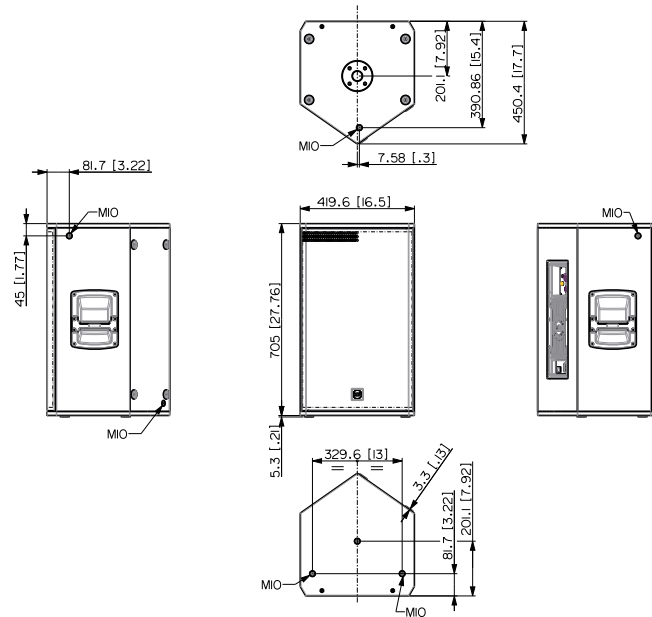

### TECHNICAL SPECIFICATIONS

<b>Acoustical specifications</b>	Frequency Response	45 Hz ÷ 20000 Hz
	Max SPL @ 1m	131 dB
	Horizontal coverage angle	100°
	Vertical coverage angle	60°
<b>Transducers</b>	Compression Driver	1 x 1.0", 1.75" v.c
	Woofer	1 x 15", 2.5" v.c
<b>Input/Output section</b>	Input signal	bal/unbal
	Input connectors	XLR, Jack
	Output connectors	XLR
	Input sensitivity	-2 dBu/+4 dBu
<b>Processor section</b>	Crossover Frequencies	1600 Hz
	Protections	Thermal, RMS
	Limiter	Soft Limiter
<b>Power section</b>	Controls	Linear, Boost, Stage, Volume
	Total Power	2100 W Peak
	High frequencies	700 W Peak
	Low frequencies	1400 W Peak
<b>Standard compliance</b>	Cooling	Convection
	Connections	VDE
	Safety agency	CE compliant
<b>Physical specifications</b>	Hardware	2 x M10 Top, 1 x M10 each side, 1 x M10 bottom, 1 x M10 rear
	Handles	1 x Each Side
	Pole mount/Cap	Yes
	Color	Black
<b>Size</b>	Height	705 mm / 27.76 inches
	Width	420 mm / 16.54 inches
	Depth	451 mm / 17.76 inches
	Weight	24.1 kg / 53.13 lbs